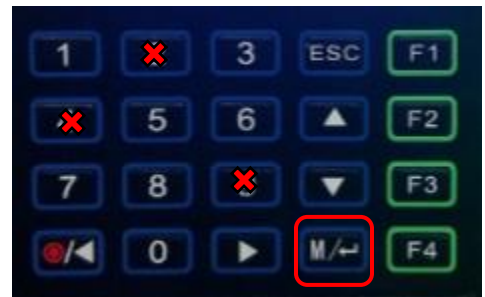

Scan finger or badge

Reader will say  
"Punch Accepted!"  
or  
"Please try again"

Clocking in with a password?

Step One:

Type in Employee Number then Enter (M key)

Step Two:

Type in Password then Enter (M key)