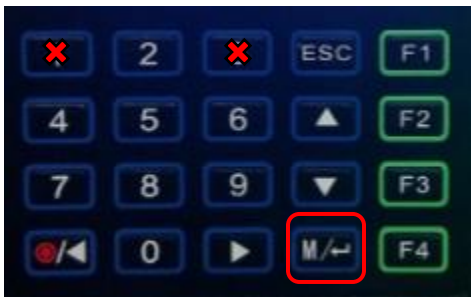

Scan finger or badge

Reader will say  
"Punch Accepted!"  
or  
"Please try again"

Clocking in with a password?

Step One:

Type in Employee Number then Enter (M key)

Step Two:

Type in Password then Enter (M key)